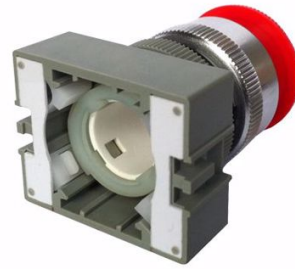

Air & Allied Sales (Pacific) Pty Ltd

1/50 Success St
Acacia Ridge QLD 4110

+617 3272 7999

sales@air-allied.com.au

EMERGENCY SWITCH

Brand: **Toku**

Product Code: **136690401**

TOKU 

TOKU 

EMERGENCY SWITCH

This is the emergency stop switch (button) assembly for TOKU Direct Pendant assemblies.

Please note there is a machined metal part that is "press fit" into the grey coloured lower part of the assembly - this metal part is NOT included in this assembly, so when servicing or replacing the emergency stop assembly be sure not to throw it away.

The machined metal part is called "Emergency Push Rod" Part# 420215V00 The second image shows the underside of the grey coloured base without the Emergency Push Rod installed...

www.air-allied.com.au

Data contained in this document is copyright of Air & Allied (Pacific) Sales Pty Ltd, and as such cannot be reproduced or redistributed, in part or whole, without the expressed permission of Air & Allied (Pacific) Sales Pty Ltd. Errors and Omissions Excepted.