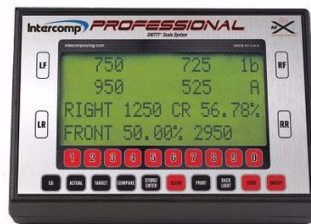

Air & Allied Sales (Pacific) Pty Ltd

23 Precision Street
Salisbury QLD 4107

+617 3272 7999

sales@air-allied.com.au

RFX WIRELESS DISPLAY INDICATOR UNIT - BT

Brand: **Intercomp**

Product Code: **650DUBT**

RFX WIRELESS DISPLAY INDICATOR UNIT - BT

This is the Wireless display unit to suit ALL wireless scales systems in the Intercomp motorsport range.

The newest versions of the Intercomp RFX Wireless race systems have the ability to transmit weight data from the indicator to a mobile device using Bluetooth® Technology. This is a new standard feature for all RFX Indicators built after January 1, 2020.

Can be used with all wireless scale pad units such as: Microflex (170201 & 170325), SW777RFX, SW650RFX, SW656 iRACEWEIGH, SW787RFX, SW8.8k RFX, SW888RFX.

Supplied in a carry case!

Important NOTE: Never plug a power supply into ANY of the Intercomp Display units, the instructions clearly state not to plug in a power supply. Use ONLY installed battery for power to the unit.