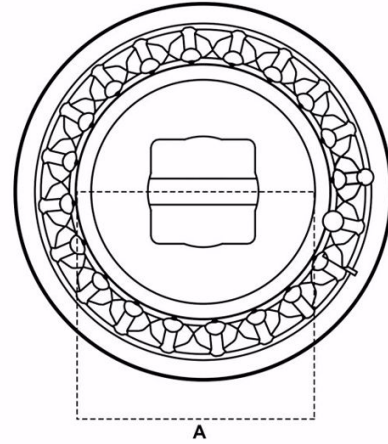

1"DR ALUMINIUM SKT F458 GT2

Brand: **Paoli Pit Stop**

Product Code: **B.28.0039**

1"DR ALUMINIUM SKT F458 GT2

1" Square Drive Paoli motorsport socket with fingers and magnets. Also includes a retaining system with double safety device (seeger & O ring) for Ferrari 458 GT2 vehicles.

This socket is manufactured from aerospace aluminium.

Attachments

[Paoli Pit Stop Motorsport Sockets_2019](#)

Specifications

Application Example	Ferrari 458 GT2
Dimension A	57.9 mm
Material of Construction	Aerospace Aluminium
Square Drive	3/8"