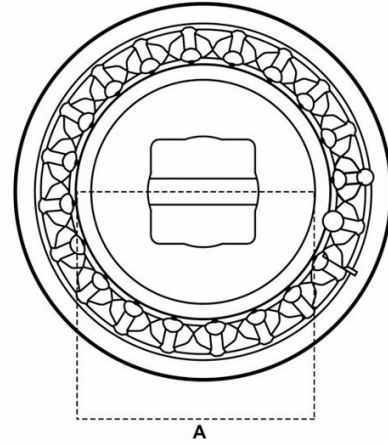

1"DR ALUMINIUM SKT POR 911-997 RSR

Brand: **Paoli Pit Stop**

Product Code: **B.28.0040**

1"DR ALUMINIUM SKT POR 911-997 RSR

1" Square Drive Paoli motorsport socket with fingers and magnets. Also includes a retaining system with double safety device (seeger & O ring) for Porsche 997 RSR vehicles.

This socket is manufactured from aerospace aluminium.

Attachments

[Paoli Pit Stop Motorsport Sockets_2019](#)

Specifications

Application Example	Porsche 997 RSR
Dimension A	58.5 mm
Material of Construction	Aerospace Aluminium
Square Drive	1"