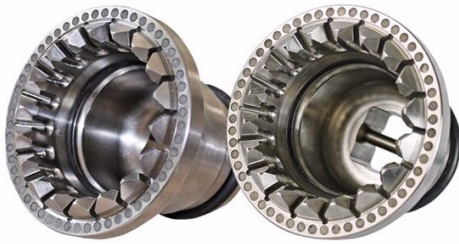

1"DR ALUMINIUM SKT POR 911-997 RSR

Brand: **Paoli Pit Stop**

Product Code: **B.28.0040**

1"DR ALUMINIUM SKT POR 911-997 RSR

1" Square Drive Paoli motorsport socket with fingers and magnets. Also includes a retaining system with double safety device (seeger & O ring) for Porsche 997 RSR vehicles.

This socket is manufactured from aerospace aluminium.

Attachments

[Paoli Pit Stop Motorsport Sockets_2019](#)

Specifications

Application Example	Porsche 997 RSR
Dimension A	58.5 mm
Material of Construction	Aerospace Aluminium
Square Drive	1"