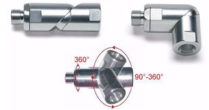

## 1/2" BSP MULTI DIRECTION SWIVEL - VITON

Brand: **Variacor**

Product Code: **DV11MTFB12VT**

## 1/2" BSP MULTI DIRECTION SWIVEL - VITON

Features viton seals, 1/2" Male BSPT (Taper) thread on one end and a Female BSP thread on the other.

1/2" Pneumatic swivel fitting is unique in many ways. Nothing comes close to the flexibility this swivel provides, plus it does not restrict the air flow to the tool. This is achieved through its linear flow design which eliminates any sharp angles inside the swivel.