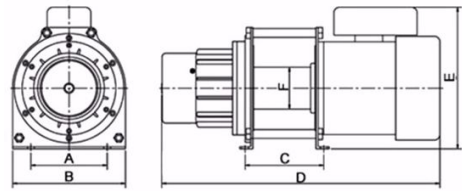

### 300KG 240V TIGER ELECTRIC WINCH 30MX6MM

300KG Electric winch complete with 30m of 6mm diameter steel wire rope, 10m long low voltage pendant control and 3pin 10 AMP plug.

The Tiger JV series winches are of planetary design, compact and engineered to exacting standards. Built with a precision and efficient three stage planetary gear box, quality roller bearings feature throughout.

#### Specifications

Dimension A	142mm
Dimension B	210mm
Dimension C	142mm
Dimension D	527mm
Dimension E	265mm
Dimension F	78mm
Emergency Stop	Yes
Pendant Length (std)	10m
Speed	11 (m/min)
Voltage	1Ph 220 ~ 240V
Weight	Nett. 31.6 Kg Gross: 33 Kg