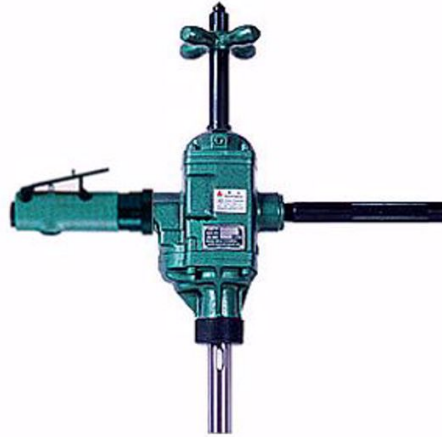

## 19MM CAP IND REVERSIBLE AIR DRILL

Product Code: **NRD19RLW**

### 19MM CAP IND REVERSIBLE AIR DRILL

19mm Capacity drill / wood borer made in Japan. This product is used widely throughout the railway and bridge construction and repair companies.

It will easily drill a 19mm woodborer hole, and it features a Safety Lever throttle!

#### Specifications

Center to Outside (approx)	39 mm
Drilling Capacity	19 mm
Free Speed (approx)	750 rpm
Hose Size	12.7 mm
Max Output	0.96 mm
Net Weight	5.5 kg
Overall Height (approx)	433 mm
Reversible	Yes
Spindle Morse Taper	2
Thread Size	3/8" Female