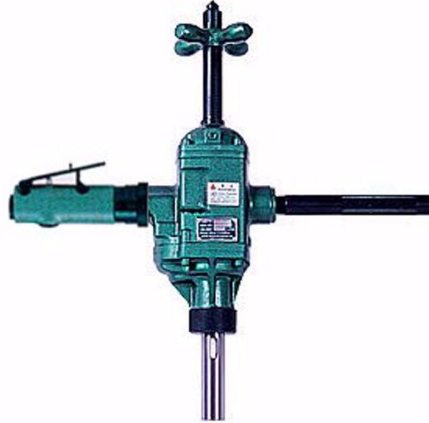

Air & Allied Sales (Pacific) Pty Ltd

23 Precision Street
Salisbury QLD 4107

+617 3272 7999

sales@air-allied.com.au

22MM CAP IND REVERSIBLE AIR DRILL

Product Code: **NRD22RLW**

22MM CAP IND REVERSIBLE AIR DRILL

22mm Capacity drill / wood borer made in Japan. This product is used widely throughout the railway and bridge construction and repair companies.

It will easily drill a 22mm woodborer hole, and it features a Safety Lever throttle!

Sold and serviced in-house so you know you can get the support you require.

Specifications

Center to Outside	39 mm
Drilling Capacity	22 mm
Free Speed	600 rpm
Hose Size	12.7 mm
Max Output	0.96 mm
Net Weight	5.5 kg
Overall Length	433 mm
Spindle Morse Taper	2
Thread Size	3/8" Female