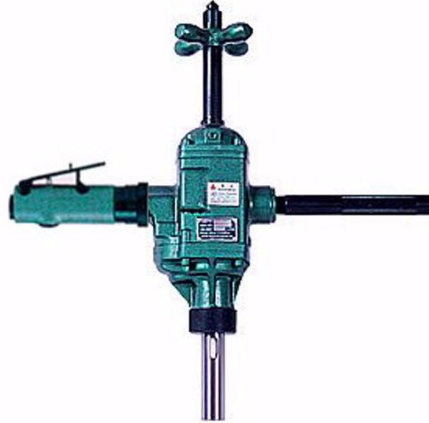

Air & Allied Sales (Pacific) Pty Ltd

1/50 Success St
Acacia Ridge QLD 4110

+617 3272 7999

sales@air-allied.com.au

22MM CAP IND REVERSIBLE AIR DRILL

Product Code: **NRD22RLW**

22MM CAP IND REVERSIBLE AIR DRILL

22mm Capacity drill / wood borer made in Japan. This product is used widely throughout the railway and bridge construction and repair companies.

It will easily drill a 22mm woodborer hole, and it features a Safety Lever throttle!

Sold and serviced in-house so you know you can get the support you require.

Specifications

Center to Outside	39 mm
Drilling Capacity	22 mm
Free Speed	600 rpm
Hose Size	12.7 mm
Max Output	0.96 mm
Net Weight	5.5 kg
Overall Length	433 mm
Spindle Morse Taper	2
Thread Size	3/8" Female