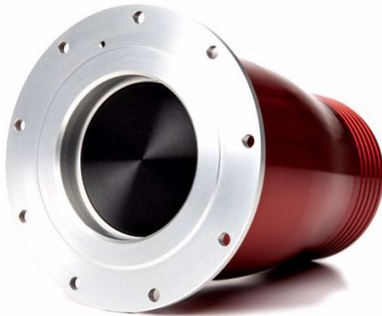

## **REDHEAD RECEIVER, REMOTE MOUNT, 9 BOLT 3**

**Brand: Red Head**

**Product Code: PP20FRMAL-3**

### **REDHEAD RECEIVER, REMOTE MOUNT, 9 BOLT 3**

This 2" female receptacle valve mounts on your vehicle, usually taking the place of a fender-mounted filler. The anodized Billet machined aluminum body (bulb) can be clamped into 3 inch ID rubber hose (sold separately).

Flows approximately 2 gallons per second when connected to the Redhead PP20M Male Probe Push-Pull Refueling Valve (PP20M sold separately).

PP20 Series Remote Mount Receiver with 4.0 inch bolt circle diameter. 9 Hole configuration designed for #10 attachment fasteners.