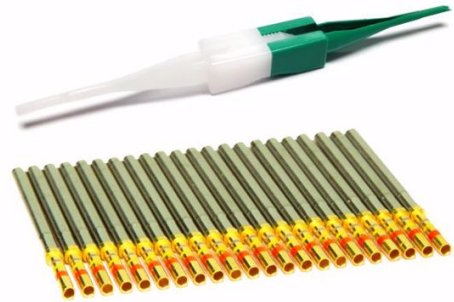

Air & Allied Sales (Pacific) Pty Ltd

23 Precision Street
Salisbury QLD 4107

+617 3272 7999

sales@air-allied.com.au

QUICK RELEASE COUPLING MALE BIG 22PIN

Brand: **Krontec**

Product Code: **QR-33-22P**

QUICK RELEASE COUPLING MALE BIG 22PIN

Male boss with 6 hole mount and 22 pin Deutsch electrical connector to fit onto steering column for QR-03 Series Steering Coupler. This part fits into the opposing QR-30-22P or QR-30 female half of the quick release coupling.

If you order the part QR-03-22P you get this part and the QR-30-22P as an assembly.

Attachments

[Assembly instructions and technical manual links for the Krontec QR-03-22P Quick Release Steering Coupler complete with 22pin Deutsch TE connectors for electrical and data connections through the steering quick release.](#)
[QR-03-22P Series Quick Release Steering Coupler with electrical connectors dimensions](#)