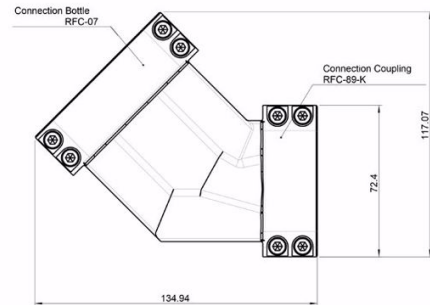

## RFC CLAMP 45° (BOTTLE COUPLING)

Brand: **Krontec**

Product Code: **RFC-04-HC**

### RFC CLAMP 45° (BOTTLE COUPLING)

This is the 45 Degree hose clamp/coupling set used on the RFC-89-K-FL-45 45° Krontec refuelling bottle and all 45° variants. This part includes the screws and the spacers.