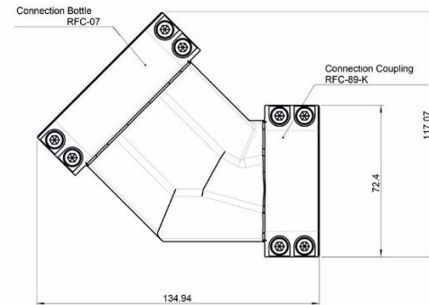

RFC CLAMP 45° (BOTTLE COUPLING)

Brand: **Krontec**

Product Code: **RFC-04-HC**

RFC CLAMP 45° (BOTTLE COUPLING)

This is the 45 Degree hose clamp/coupling set used on the RFC-89-K-FL-45 45° Krontec refuelling bottle and all 45° variants. This part includes the screws and the spacers.

Refer to image.

Attachments

[RFC-04-HC Installation Instructions](#)