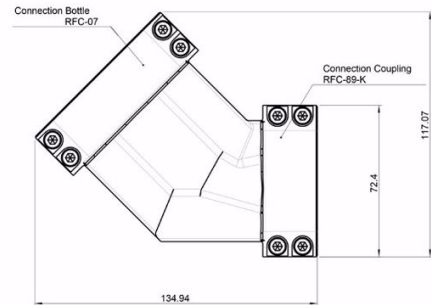

RFC CLAMP 45° (BOTTLE COUPLING)

Brand: **Krontec**

Product Code: **RFC-04-HC**

RFC CLAMP 45° (BOTTLE COUPLING)

This is the 45 Degree hose clamp/coupling set used on the RFC-89-K-FL-45 45° Krontec refuelling bottle and all 45° variants. This part includes the screws and the spacers.

Refer to image.

Attachments

[RFC-04-HC Installation Instructions](#)