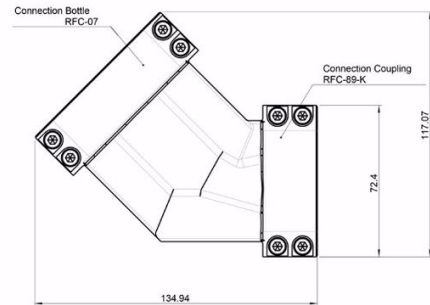

RFC CLAMP 45° (BOTTLE COUPLING)

Brand: **Krontec**

Product Code: **RFC-04-HC**

RFC CLAMP 45° (BOTTLE COUPLING)

This is the 45 Degree hose clamp/coupling set used on the RFC-89-K-FL-45 45° Krontec refuelling bottle and all 45° variants. This part includes the screws and the spacers.

Refer to image.

Attachments

[RFC-04-HC Installation Instructions](#)