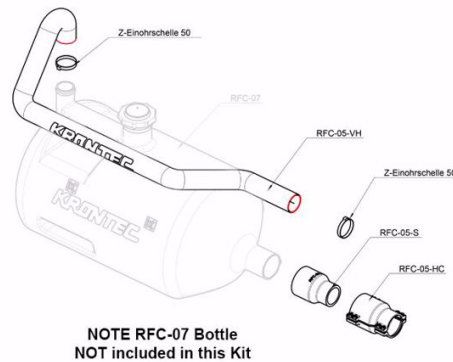

Air & Allied Sales (Pacific) Pty Ltd

23 Precision Street
Salisbury QLD 4107

+617 3272 7999

sales@air-allied.com.au

0° CONVERSION KIT REFUELLING BOTTLE

Brand: **Krontec**

Product Code: **RFC-05-CONV-KIT**

0° CONVERSION KIT REFUELLING BOTTLE

This conversion kit contains ALL required parts to allow you to convert your Krontec RFC-88-K & RFC-89-K or 45° angle bottle to have a 0° "Straight" orientation on the coupler from the bottle.

Used for if you want to convert your 45° angle bottle to use on a Porsche.