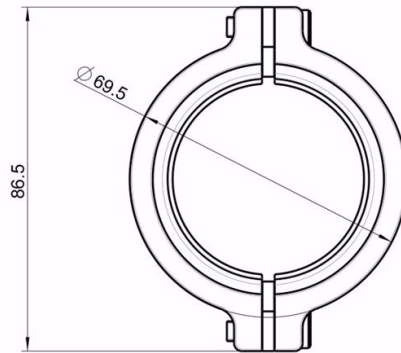

## RFC CLAMP 0° (BOTTLE COUPLING)

Brand: **Krontec**

Product Code: **RFC-05-HC**

## RFC CLAMP 0° (BOTTLE COUPLING)

This is the Straight hose clamp/coupling set used on the RFC-89-K-FL-0 straight Krontec refuelling bottle and all straight variants, as used on Porsche etc..

This part includes the screws and the spacers.

Refer to image.