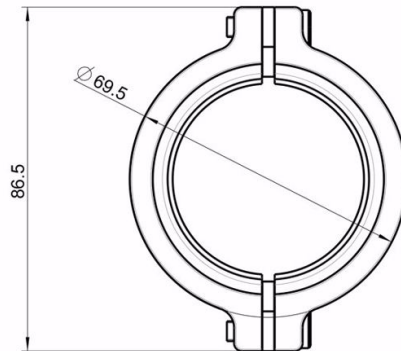

## RFC CLAMP 0° (BOTTLE COUPLING)

Brand: **Krontec**

Product Code: **RFC-05-HC**

## RFC CLAMP 0° (BOTTLE COUPLING)

This is the Straight hose clamp/coupling set used on the RFC-89-K-FL-0 straight Krontec refuelling bottle and all straight variants, as used on Porsche etc..

This part includes the screws and the spacers.

Refer to image.