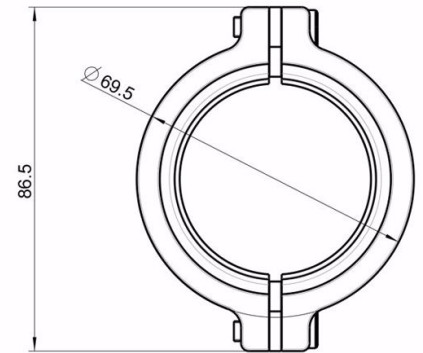

## RFC CLAMP 0° (BOTTLE COUPLING)

Brand: **Krontec**

Product Code: **RFC-05-HC**

## RFC CLAMP 0° (BOTTLE COUPLING)

This is the Straight hose clamp/coupling set used on the RFC-89-K-FL-0 straight Krontec refuelling bottle and all straight variants, as used on Porsche etc..

This part includes the screws and the spacers.

Refer to image.