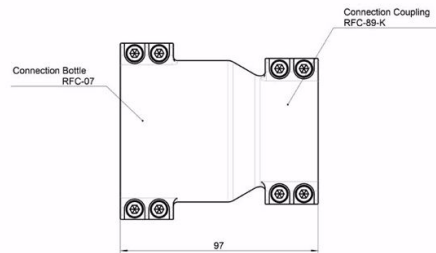

## RFC CLAMP 0° (BOTTLE COUPLING)

Brand: **Krontec**

Product Code: **RFC-05-HC**

## RFC CLAMP 0° (BOTTLE COUPLING)

This is the Straight hose clamp/coupling set used on the RFC-89-K-FL-0 straight Krontec refuelling bottle and all straight variants, as used on Porsche etc..

This part includes the screws and the spacers.