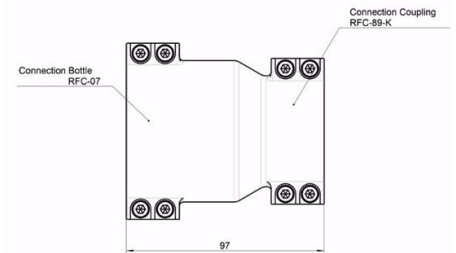

## RFC CLAMP 0° (BOTTLE COUPLING)

Brand: **Krontec**

Product Code: **RFC-05-HC**

## RFC CLAMP 0° (BOTTLE COUPLING)

This is the Straight hose clamp/coupling set used on the RFC-89-K-FL-0 straight Krontec refuelling bottle and all straight variants, as used on Porsche etc..

This part includes the screws and the spacers.