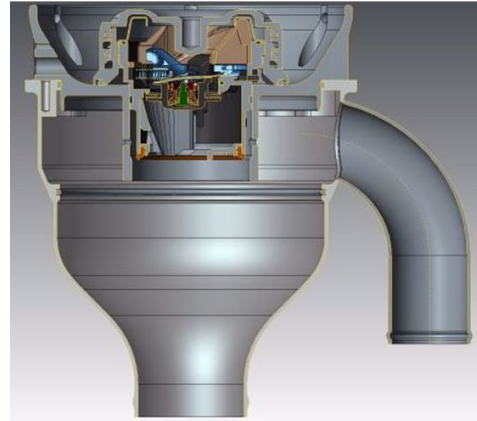

Air & Allied Sales (Pacific) Pty Ltd

23 Precision Street
Salisbury QLD 4107

+617 3272 7999

sales@air-allied.com.au

RFC GERDES VALVE CARSIDE

Brand: **Krontec**

Product Code: **RFC-88-N-GCL**

RFC GERDES VALVE CARSIDE

This part fits the Krontec RFC series collector on the car and converts the "Nipple" in the car to allow it to accept a standard fuel bowser filling nozzle.

This is a "PLUG and PLAY" part to retro fit the existing part on the car.

If you have any questions we are here to help to ensure you get the right solution!

Attachments

Krontec RFC-88-N-GCL Gerdes (Capless) valve Retro fit system for use of standard automotive fuel nozzle.