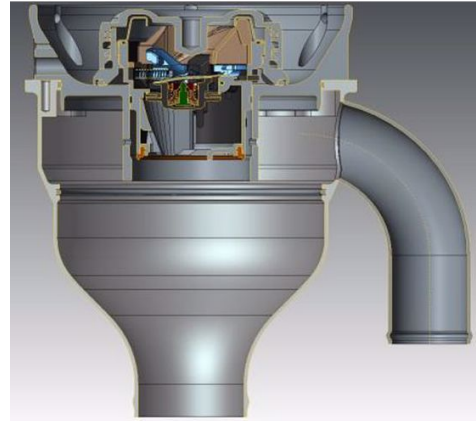

Air & Allied Sales (Pacific) Pty Ltd

1/50 Success St
Acacia Ridge QLD 4110

+617 3272 7999

sales@air-allied.com.au

RFC GERDES VALVE CARSIDE

Brand: **Krontec**

Product Code: **RFC-88-N-GCL**

RFC GERDES VALVE CARSIDE

This part fits the Krontec RFC series collector on the car and converts the "Nipple" in the car to allow it to accept a standard fuel bowser filling nozzle.

This is a "PLUG and PLAY" part to retro fit the existing part on the car.

If you have any questions we are here to help to ensure you get the right solution!

Attachments

Krontec RFC-88-N-GCL Gerdes (Capless) valve Retro fit system for use of standard automotive fuel nozzle.

www.air-allied.com.au