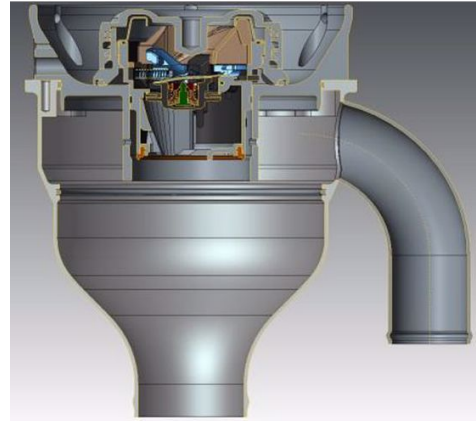

Air & Allied Sales (Pacific) Pty Ltd

1/50 Success St
Acacia Ridge QLD 4110

+617 3272 7999

sales@air-allied.com.au

RFC GERDES VALVE CARSIDE

Brand: **Krontec**

Product Code: **RFC-88-N-GCL**

RFC GERDES VALVE CARSIDE

This part fits the Krontec RFC series collector on the car and converts the "Nipple" in the car to allow it to accept a standard fuel bowser filling nozzle.

This is a "PLUG and PLAY" part to retro fit the existing part on the car.

If you have any questions we are here to help to ensure you get the right solution!

Attachments

Krontec RFC-88-N-GCL Gerdes (Capless) valve Retro fit system for use of standard automotive fuel nozzle.