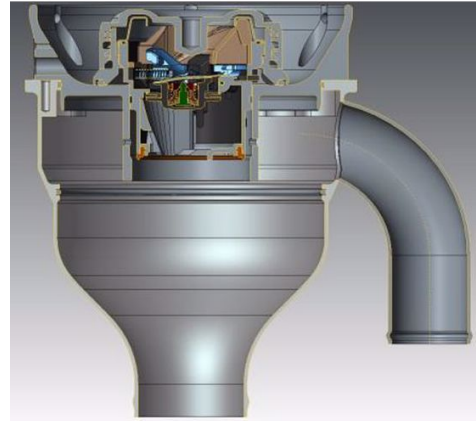

Air & Allied Sales (Pacific) Pty Ltd

23 Precision Street
Salisbury QLD 4107

+617 3272 7999

sales@air-allied.com.au

RFC GERDES VALVE CARSIDE

Brand: Krontec

Product Code: RFC-88-N-GCL

RFC GERDES VALVE CARSIDE

This part fits the Krontec RFC series collector on the car and converts the "Nipple" in the car to allow it to accept a standard fuel bowser filling nozzle.

This is a "PLUG and PLAY" part to retro fit the existing part on the car.

If you have any questions we are here to help to ensure you get the right solution!

Attachments

Krontec RFC-88-N-GCL Gerdes (Capless) valve Retro fit system for use of standard automotive fuel nozzle.