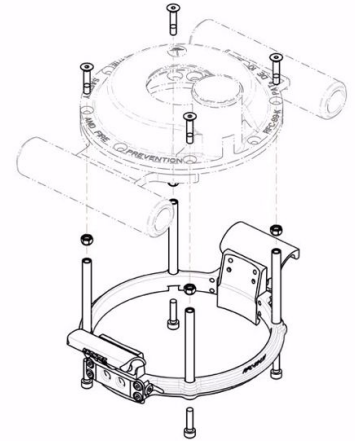

ENDURANCE UPGRADE RFC-88-K & RFC-89-K

Brand: **Krontec**

Product Code: **RFC-89-K-LM-KIT**

ENDURANCE UPGRADE RFC-88-K & RFC-89-K

This is the Upgrade KIT to make the standard RFC-88-K and RFC-89-K refuelling coupler have the feature of the "Endurance" Version whereby it has the "LM" Lock mechanism to aid in the reduction of force required to retain connection when refuelling.

See the video explaining the lock mechanism below.

ALSO Please note this part is used for the "Standard" handle configuration. If you have the "XT" Extended handles on the refuelling coupler, you will need the part# RFC-89-K-LM-XT-KIT, as this part RFC-89-K-LM-KIT is made to suit the Standard handle configuration.

Attachments

[Krontec Lock Mechanism for Standard Handle - ENDURANCE UPGRADE RFC-88-K & RFC-89-K Customer Information](#)
[Krontec RFC-89 Manual 11_22 REV-01](#)