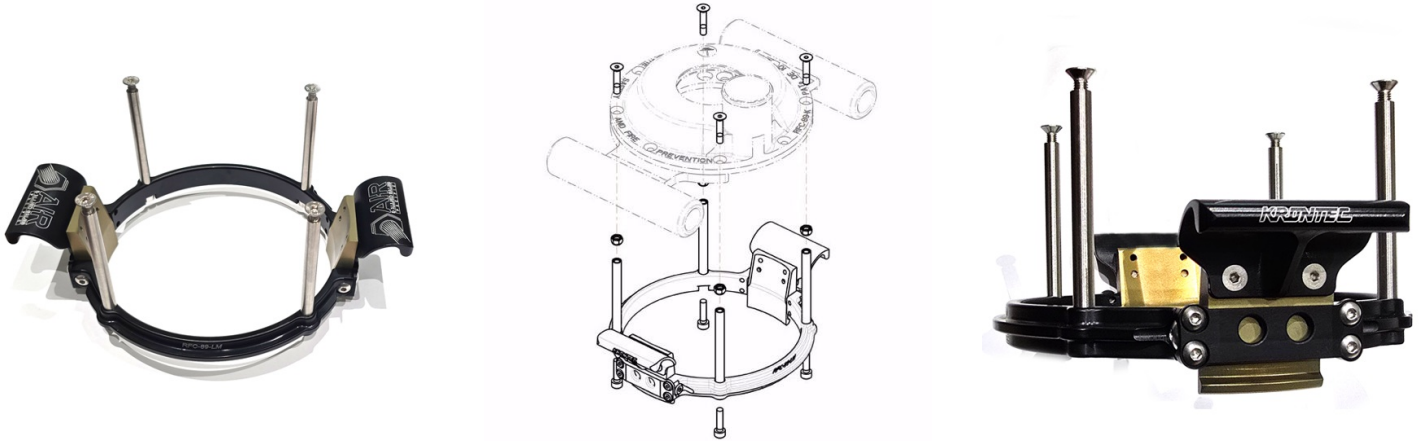

ENDURANCE UPGRADE RFC-88-K & RFC-89-K

Brand: **Krontec**

Product Code: **RFC-89-K-LM-KIT**

ENDURANCE UPGRADE RFC-88-K & RFC-89-K

This is the Upgrade KIT to make the standard RFC-88-K and RFC-89-K refuelling coupler have the feature of the "Endurance" Version whereby it has the "LM" Lock mechanism to aid in the reduction of force required to retain connection when refuelling.

See the video explaining the lock mechanism below.

ALSO Please note this part is used for the "Standard" handle configuration. If you have the "XT" Extended handles on the refuelling coupler, you will need the part# RFC-89-K-LM-XT-KIT, as this part RFC-89-K-LM-KIT is made to suit the Standard handle configuration.

Attachments

[Krontec Lock Mechanism for Standard Handle - ENDURANCE UPGRADE RFC-88-K & RFC-89-K Customer Information](#)
[Krontec RFC-89 Manual 11_22 REV-01](#)