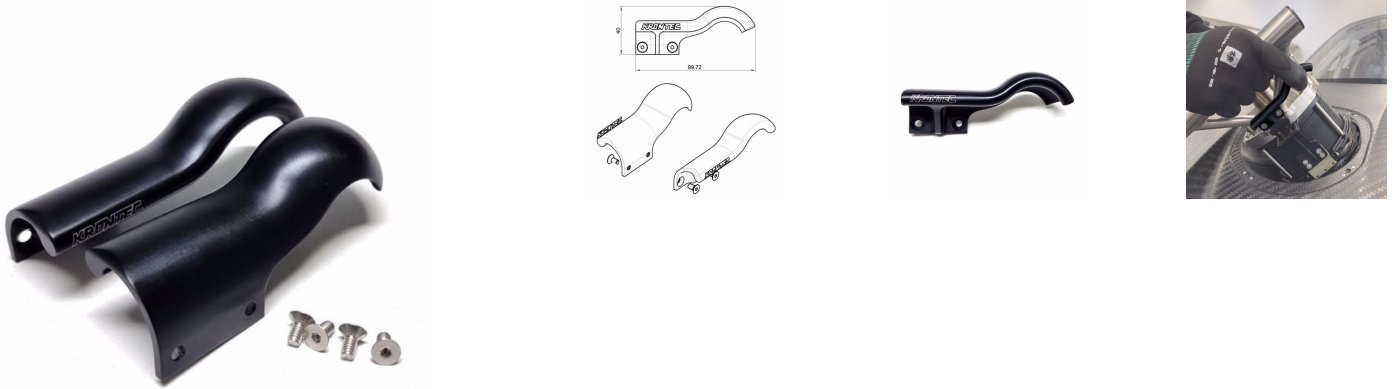

Custom Trigger Paddles Set RFC-89-K-LM

Brand: **Krontec**

Product Code: **RFC-89-K-LM-TP**

Custom Trigger Paddles Set RFC-89-K-LM

Krontec Custom Trigger Paddles Set for the RFC-89-K-LM versions of couplers.

These paddles suit BOTH standard and "XT" Extended Handle Lock mechanism sets, but was primarily designed for the XT handles.

This paddle set was specifically requested to further enhance the comfort and use of the paddles when using the Lock Mechanism system (LM).

This is an optional extra.

Attachments

Krontec Custom Trigger Paddles Set for the RFC-89-K-LM versions of couplers. This paddle set was specifically requested to further enhance the comfort and use of the paddles when using the Lock Mechanism system (LM). This is an optional extra.