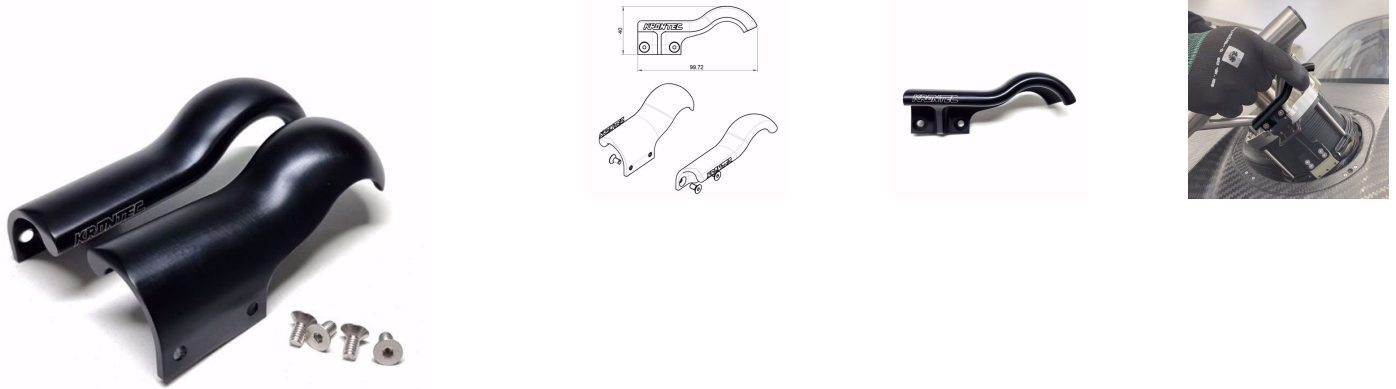

Custom Trigger Paddles Set RFC-89-K-LM

Brand: **Krontec**

Product Code: **RFC-89-K-LM-TP**

Custom Trigger Paddles Set RFC-89-K-LM

Krontec Custom Trigger Paddles Set for the RFC-89-K-LM versions of couplers.

These paddles suit BOTH standard and "XT" Extended Handle Lock mechanism sets, but was primarily designed for the XT handles.

This paddle set was specifically requested to further enhance the comfort and use of the paddles when using the Lock Mechanism system (LM).

This is an optional extra.

Attachments

Krontec Custom Trigger Paddles Set for the RFC-89-K-LM versions of couplers. This paddle set was specifically requested to further enhance the comfort and use of the paddles when using the Lock Mechanism system (LM). This is an optional extra.