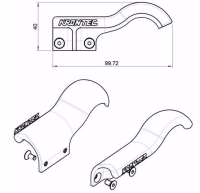

Custom Trigger Paddles Set RFC-89-K-LM

Brand: **Krontec**

Product Code: **RFC-89-K-LM-TP**

Custom Trigger Paddles Set RFC-89-K-LM

Krontec Custom Trigger Paddles Set for the RFC-89-K-LM versions of couplers.

These paddles suit BOTH standard and "XT" Extended Handle Lock mechanism sets, but was primarily designed for the XT handles.

This paddle set was specifically requested to further enhance the comfort and use of the paddles when using the Lock Mechanism system (LM).

This is an optional extra.

Attachments

Krontec Custom Trigger Paddles Set for the RFC-89-K-LM versions of couplers. This paddle set was specifically requested to further enhance the comfort and use of the paddles when using the Lock Mechanism system (LM). This is an optional extra.