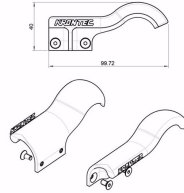

Custom Trigger Paddles Set RFC-89-K-LM

Brand: **Krontec**

Product Code: **RFC-89-K-LM-TP**

Custom Trigger Paddles Set RFC-89-K-LM

Krontec Custom Trigger Paddles Set for the RFC-89-K-LM versions of couplers.

These paddles suit BOTH standard and "XT" Extended Handle Lock mechanism sets, but was primarily designed for the XT handles.

This paddle set was specifically requested to further enhance the comfort and use of the paddles when using the Lock Mechanism system (LM).

This is an optional extra.

Attachments

Krontec Custom Trigger Paddles Set for the RFC-89-K-LM versions of couplers. This paddle set was specifically requested to further enhance the comfort and use of the paddles when using the Lock Mechanism system (LM). This is an optional extra.