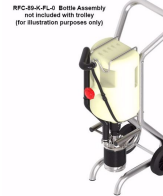

Air & Allied Sales (Pacific) Pty Ltd

23 Precision Street
Salisbury QLD 4107

+617 3272 7999

sales@air-allied.com.au

BOTTLE TROLLEY FOR RFC-89

Brand: **Krontec**

Product Code: **RFC-89-TR**

BOTTLE TROLLEY FOR RFC-89

Krontec bottle trolley to fit all RFC-89 25 Litre refuelling bottles, and it also accepts ALL ATL (UK) refuelling bottles as well!

See Related products that fit this trolley below.

Attachments

Krontec RFC-89-TR bottle trolley to fit all new RFC-89 refuelling 25 litre bottles and also fits ATL bottles as well.