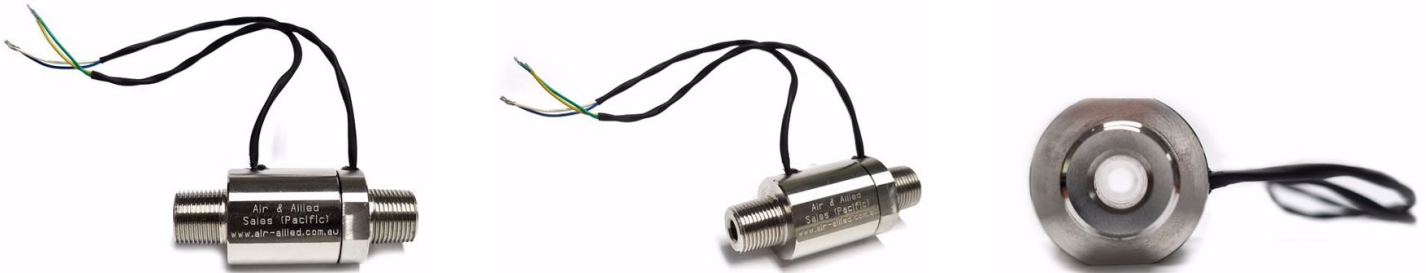

Air & Allied Sales (Pacific) Pty Ltd

23 Precision Street
Salisbury QLD 4107

+617 3272 7999

sales@air-allied.com.au

PNEUMATIC /ELECTRIC SWIVEL 30BAR

Product Code: **RV11MTB38IX2C**

PNEUMATIC /ELECTRIC SWIVEL 30BAR

3/8" Male BSP Pneumatic and Electrical 360 Degree rotary swivel fitting with 30 Bar Maximum operational pressure.

This two wire swivel is used in high performance pitstop applications where you need a swivel to give freedom of movement, whilst allowing communication for the wheel gun operators button used to signal he has completed his stop.

Fitting could be used for numerous other applications, and other swivels available on request.

The fitting has a 7mm id uninterrupted bore.

www.air-allied.com.au

Data contained in this document is copyright of Air & Allied (Pacific) Sales Pty Ltd, and as such cannot be reproduced or redistributed, in part or whole, without the expressed permission of Air & Allied (Pacific) Sales Pty Ltd. Errors and Omissions Excepted.