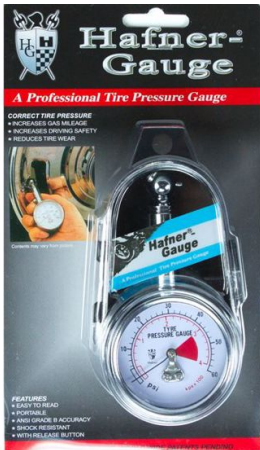

## ANALOGUE PRESSURE GAUGE 0-60PSI

Brand: **Hafner**

Product Code: **TGA**

### ANALOGUE PRESSURE GAUGE 0-60PSI

Compact analogue tyre pressure gauge 0-60 PSI readout - very accurate!

This is a quality unit that accurately displays pressure and also holds the pressure after removing from the tyre valve. To release the retained pressure simply depress the knob on the side and gauge is reset ready to check pressure again.

Also features a simple knob on the valve end to assist in bleeding pressure from the tyre valve if you have over inflated the tyre.

Comes in a nice neat handy storage case for unit protection, and fits easily in any glove box!

This is a very nice and solid tyre pressure gauge because of it's solid construction and accuracy, we recommend it for motorsport applications!