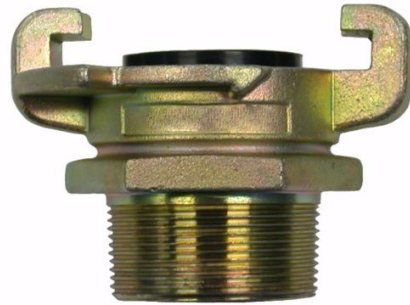

## CLAW COUPLER - 1" MALE THREAD TYPE S

Product Code: **TT-CCMTS25**

### CLAW COUPLER - 1" MALE THREAD TYPE S

1" Male Thread Type S Claw Coupler

[www.air-allied.com.au](http://www.air-allied.com.au)

Data contained in this document is copyright of Air & Allied (Pacific) Sales Pty Ltd, and as such cannot be reproduced or redistributed, in part or whole, without the expressed permission of Air & Allied (Pacific) Sales Pty Ltd. Errors and Omissions Excepted.