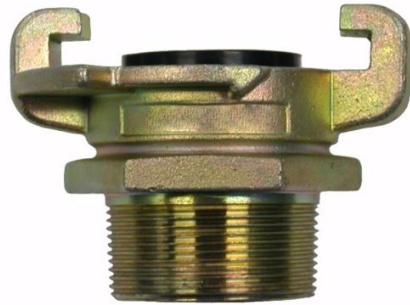

## **CLAW COUPLER - 1-1/2" MALE THREAD TYPE S**

**Product Code: TT-CCMTS38**

## **CLAW COUPLER - 1-1/2" MALE THREAD TYPE S**

1 1/2" Male Thread Type S Claw Coupler

[www.air-allied.com.au](http://www.air-allied.com.au)

Data contained in this document is copyright of Air & Allied (Pacific) Sales Pty Ltd, and as such cannot be reproduced or redistributed, in part or whole, without the expressed permission of Air & Allied (Pacific) Sales Pty Ltd. Errors and Omissions Excepted.