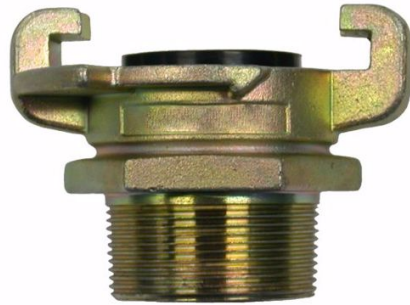

Air & Allied Sales (Pacific) Pty Ltd

1/50 Success St
Acacia Ridge QLD 4110

+617 3272 7999

sales@air-allied.com.au

CLAW COUPLER - 1-1/2" MALE THREAD TYPE S

Product Code: TT-CCMTS38

CLAW COUPLER - 1-1/2" MALE THREAD TYPE S

1 1/2" Male Thread Type S Claw Coupler

www.air-allied.com.au

Data contained in this document is copyright of Air & Allied (Pacific) Sales Pty Ltd, and as such cannot be reproduced or redistributed, in part or whole, without the expressed permission of Air & Allied (Pacific) Sales Pty Ltd. Errors and Omissions Excepted.