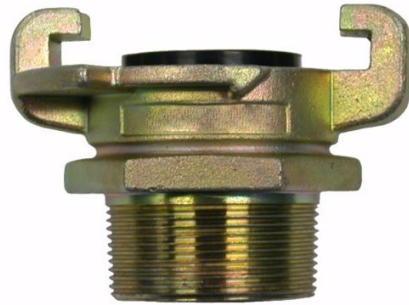

## CLAW COUPLER - 2" MALE THREAD TYPE S

Product Code: **TT-CCMTS50**

## CLAW COUPLER - 2" MALE THREAD TYPE S

2" Male Thread Type S Claw Coupler

[www.air-allied.com.au](http://www.air-allied.com.au)

Data contained in this document is copyright of Air & Allied (Pacific) Sales Pty Ltd, and as such cannot be reproduced or redistributed, in part or whole, without the expressed permission of Air & Allied (Pacific) Sales Pty Ltd. Errors and Omissions Excepted.