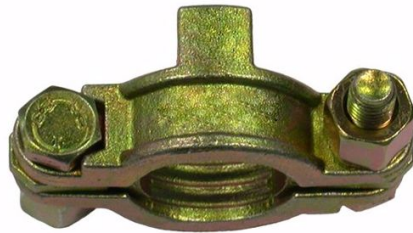

Air & Allied Sales (Pacific) Pty Ltd

23 Precision Street
Salisbury QLD 4107

+617 3272 7999

sales@air-allied.com.au

DOUBLE BOLT - 1/2" HOSE CLAMP

Product Code: TT-DBCC29

DOUBLE BOLT - 1/2" HOSE CLAMP

1/2" Double Bolt Hose Clamp (suitable for hose O.D. size range 22mm - 29mm).

Fits both Type A and Type S Clamps.

Note: Check hose O.D. accurately to ensure correct clamp/fitting retention.

www.air-allied.com.au

Data contained in this document is copyright of Air & Allied (Pacific) Sales Pty Ltd, and as such cannot be reproduced or redistributed, in part or whole, without the expressed permission of Air & Allied (Pacific) Sales Pty Ltd. Errors and Omissions Excepted.