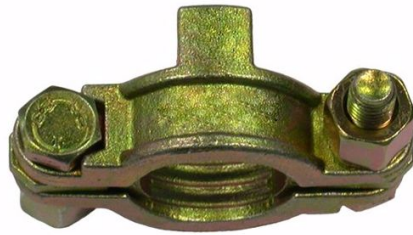

## DOUBLE BOLT - 1/2" HOSE CLAMP

Product Code: **TT-DBCC29**

### DOUBLE BOLT - 1/2" HOSE CLAMP

1/2" Double Bolt Hose Clamp (suitable for hose O.D. size range 22mm - 29mm).

Fits both Type A and Type S Clamps.

Note: Check hose O.D. accurately to ensure correct clamp/fitting retention.