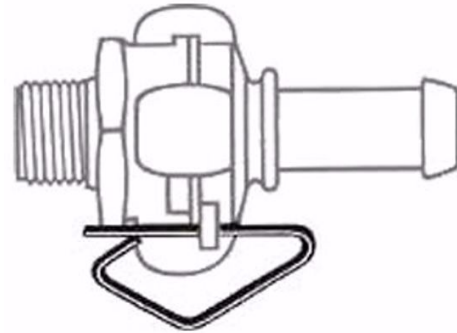

Air & Allied Sales (Pacific) Pty Ltd

23 Precision Street
Salisbury QLD 4107

+617 3272 7999

sales@air-allied.com.au

SAFETY LOCKING PIN

Product Code: **TT-SLP**

Application Example

SAFETY LOCKING PIN

Claw Coupler safety locking pin fits both Type A and Type S claw couplers.

This simple item is a must for safety to ensure the couplers do not accidentally disconnect.

www.air-allied.com.au

Data contained in this document is copyright of Air & Allied (Pacific) Sales Pty Ltd, and as such cannot be reproduced or redistributed, in part or whole, without the expressed permission of Air & Allied (Pacific) Sales Pty Ltd. Errors and Omissions Excepted.