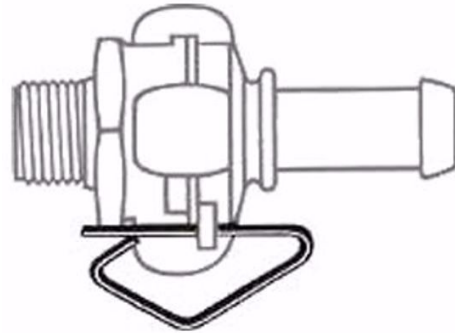

Air & Allied Sales (Pacific) Pty Ltd

23 Precision Street
Salisbury QLD 4107

+617 3272 7999

sales@air-allied.com.au

SAFETY LOCKING PIN

Product Code: **TT-SLP**

Application Example

SAFETY LOCKING PIN

Claw Coupler safety locking pin fits both Type A and Type S claw couplers.

This simple item is a must for safety to ensure the couplers do not accidentally disconnect.