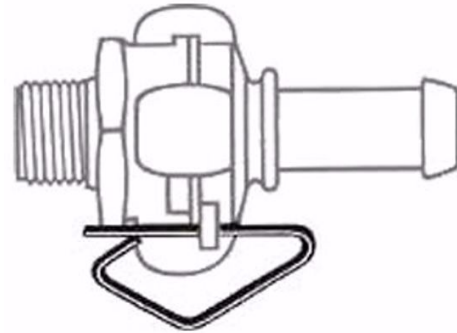

Air & Allied Sales (Pacific) Pty Ltd

1/50 Success St
Acacia Ridge QLD 4110

+617 3272 7999

sales@air-allied.com.au

SAFETY LOCKING PIN

Product Code: **TT-SLP**

Application Example

SAFETY LOCKING PIN

Claw Coupler safety locking pin fits both Type A and Type S claw couplers.

This simple item is a must for safety to ensure the couplers do not accidentally disconnect.