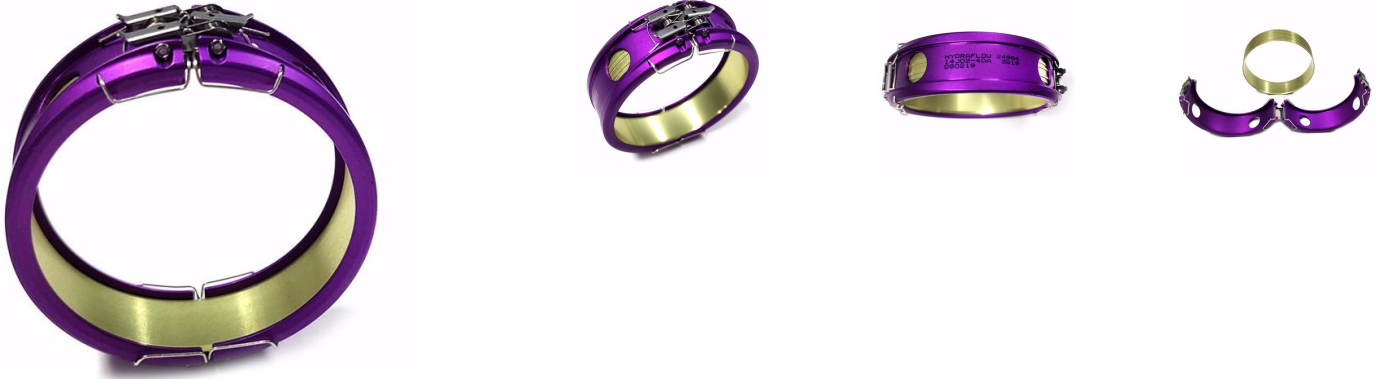

Air & Allied Sales (Pacific) Pty Ltd

23 Precision Street
Salisbury QLD 4107

+617 3272 7999

sales@air-allied.com.au

WIGGINS CLAMP -40 c/w sleeve (Hydraflow)

Product Code: W991-40DE

WIGGINS CLAMP -40 c/w sleeve (Hydraflow)

This HYDRAFLOW Brand, High Quality Wiggins clamp includes sleeve (W908), no ferrules - 2.50" (aluminium) **SOLD INDIVIDUALLY**

We have chosen this particular brand of flexible coupling due to the superior quality and durability as proven in many specialised fields we supply.