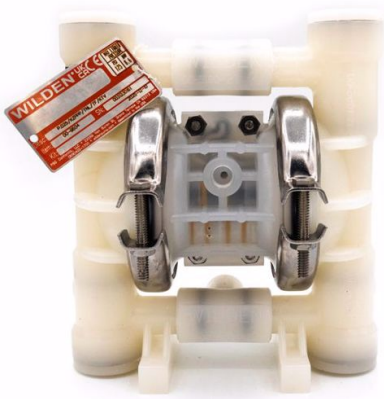

1/4" WILDEN DOUBLE DIAPHRAGM PUMP

Brand: **Wilden**

Product Code: **WP-00-9604**

1/4" WILDEN DOUBLE DIAPHRAGM PUMP

Wilden P.025/KZPPP/TNL/TF/KTV Air Operated Double Diaphragm Plastic Pump - Polypropylene - PTFE Diaphragm - 1/4" x 1/4" - P0.25 Original. - Pro-Flo®

Features

Designed for demanding utilitarian type applications that require a robust design

Ensure reliability without sacrificing ease of maintenance

Multitude of elastomer options, including Teflon® (PTFE), to meet your abrasion, temperature and chemical compatibility

Self-priming pumping action

Indefinite dry running ability

Non-metallic construction

Large internal clearances

Compressed air driven

Variable speed

Applications

Suitable for use in chemical, ceramic, plating and finishing, oil and gas, wastewater treatment and paint applications

Ideal for flooded suction, suction lift, submerged operation and waste applications